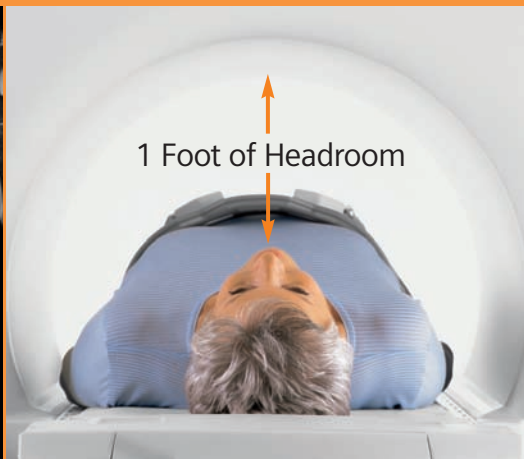

Superior *Confidence* for you Superior *Comfort* for your patients

With CT-like comfort and 1.5T strength, there's no compromising
with MAGNETOM Espree, Open Bore MRI

Now Available at ABC Imaging in City, 000-000-0000

MAGNETOM Espree — Open Bore MRI

Quality, Accuracy, and Comfort

- High power: MAGNETOM Espree delivers **1.5T quality images**, so your patients can rest easy inside and you can rest easy with a **confident diagnosis**.
- The Open Bore **accommodates patients of all sizes**, including the obese, elderly and children.
- Perfect for those who get anxious or claustrophobic during an MRI.
- **One foot of spacious headroom:** your patients won't feel like they're nose-to-nose with the top of the magnet.
- Due to its short design, 60% of exams can be done **with your patient's head outside of the system**.